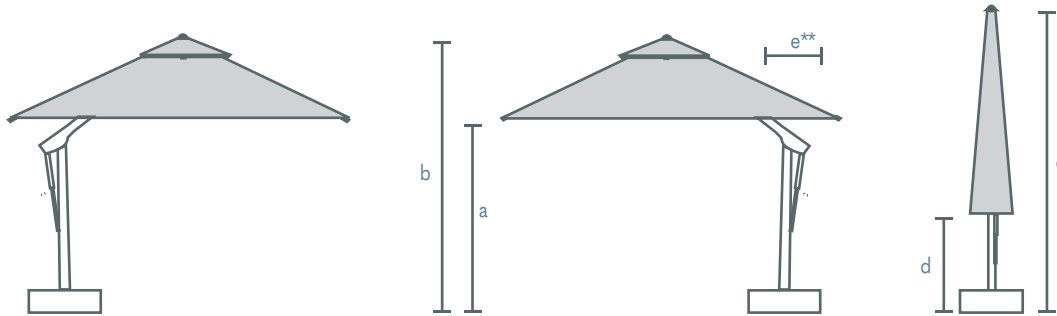

ONE CANTILEVER

GENERAL MEASUREMENTS

DETAILED MEASUREMENTS

	MODEL	GENERAL MEASUREMENTS		DETAILED MEASUREMENTS									
				a		b		c		d		e	
	ONG2525	8' 0" x 8' 0"	250 x 250	7' 1"	215	8' 11"	273	11' 6"	350	5' 4"	163	0"	1
	ONG3030	10' 0" x 10' 0"	300 x 300	7' 1"	215	9' 0"	275	11' 6"	350	4' 4"	131	9"	23.5
	ONG3525	11' 6" x 11' 6"	350 x 350	7' 1"	215	9' 3"	283	11' 6"	350	3' 1"	94	1' 7"	49
	ONG3020	10' 0" x 6' 6"	300 x 200	7' 1"	215	9' 1"	276	11' 6"	350	5' 3"	159	10"	26
	ONG3525	11' 6" x 8' 0"	350 x 250	7' 1"	215	9' 3"	283	11' 6"	350	4' 1"	125	0"	1
	ONG4030	13' 0" x 10' 0"	400 x 300	7' 1"	215	9' 3"	281	11' 6"	350	3' 1"	94	9"	23
	ONGD30	Ø 10' 0"	Ø 300	7' 1"	215	9' 1"	278	11' 6"	350	6' 2"	189	5"	2.5
	ONGD35	Ø 11' 6"	Ø 350	7' 1"	215	9' 3"	283	11' 6"	350	5' 4"	163	1' 2"	5.5
	ONGD40	Ø 13' 0"	Ø 400	7' 1"	215	9' 5"	288	11' 6"	350	4' 6"	137	1' 11"	59

* Custom Sizes available upon request.

** e refers to the distance from the center of the base to the back edge of the canopy

SPECIAL FEATURES

▶ ADJUSTABLE CANOPY HEIGHT

- Please refer to the dimensions in centimeters (cm) as the primary measurements. The dimensions in inches (in) are approximate and provided for convenience only.
- All measurements consider the use of an in ground or bolt down base
- Custom sizes available upon request

ONE

SPECIFICATIONS

CATEGORY	Cantilever Umbrella	CANOPY	Yarn Dyed Marine Grade Acrylic 320 gsm
SHAFT SIZE	4.09" × 3.30" (104mm × 84mm)	ADJUSTABLE HEIGHT	No
SHAFT ALUMINUM THICKNESS	0.12" (3mm)	CANOPY TILT	Yes
SHAFT MATERIAL	Aluminum	UMBRELLA ROTATION	360°
NUMBER OF RIBS	8 Ribs	WEIGHT OF STRUCTURE	Approx 77 lbs (35 kg)
RIB MEASUREMENTS	1.38" × 0.79" (35mm × 20mm)	OPENING/CLOSING	Crank
RIB ALUMINUM THICKNESS	0.08" (2mm)	MECHANISM DETAILS	One Winch with Cable & Endless Screw
RIB MATERIAL	Aluminum	TELESCOPIC	Yes
RIB JOINTS	Nylon Triangle with Rivets	NUTS, BOLTS, SCREWS	Stainless Steel
ALUMINUM FINISH	Ribs and Shaft Powder Coated	VENT	Raised
		UMBRELLA COVER	Standard Cover Included