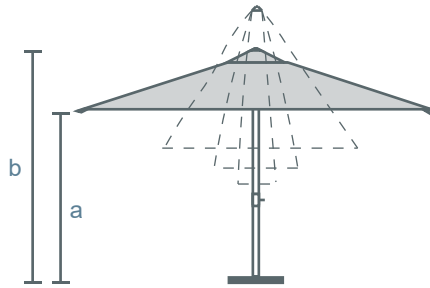

JOK CENTERPOST

GENERAL MEASUREMENTS

DETAILED MEASUREMENTS

MODEL			a	b	c	d
GIK3030	10' 0" x 10' 0"	300 x 300	7' 10" 240	9' 6" 290	11' 6" 350	4' 7" 140
GIK3535	11' 6" x 11' 6"	350 x 350	7' 10" 240	9' 10" 300	11' 10" 360	3' 11" 120
GIK4040	13' 0" x 13' 0"	400 x 400	8' 4" 255	10' 6" 320	12' 2" 370	2' 11" 90

GIK4030	13' 0" x 10' 10"	400 x 300	7' 10" 240	9' 6" 290	11' 6" 350	3' 3" 100
GIK4535	15' 0" x 11' 6"	450 x 350	8' 6" 260	10' 6" 320	12' 2" 370	2' 4" 70
GIK4540	15' 0" x 13' 0"	450 x 400	8' 0" 245	10' 6" 320	13' 1" 400	3' 3" 100

JOK

SPECIFICATIONS

CATEGORY	Centerpost Umbrella	ALUMINUM FINISH	Ribs and Shaft Powder Coated
SHAFT SIZE	2.55" (65mm) diameter	CANOPY	Yarn Dyed Marine Grade Acrylic 320 gsm
SHAFT ALUMINUM THICKNESS	0.08" (2mm)	UMBRELLA ROTATION	360°
SHAFT MATERIAL	Aluminum	WEIGHT OF STRUCTURE	Approx 44 lbs (20 kg)
NUMBER OF RIBS	8 Ribs	OPENING/CLOSING	Rope and Double pulley
RIB MEASUREMENTS	1.38" x 0.79" (35mm x 20mm)	TELESCOPIC	Yes
RIB ALUMINUM THICKNESS	0.08" (2mm)	NUTS, BOLTS, SCREWS	Stainless Steel
RIB MATERIAL	Aluminum	VENT	Soft
RIB JOINTS	Nylon Triangle with Rivets	UMBRELLA COVER	Standard Cover Included

Fabric curtains to enclose umbrella area.

Can be made with vinyl windows.

Must be used with support rods.

LIGHTING

▶ LED SPOT LIGHTS

Watt 3
Volt 12

▶ LED STRIP LIGHTS

cm.	50	100
in.	20"	40"
Watt	9	18
Volt	12	12