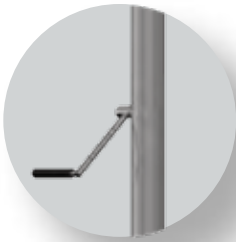

GIKD35	Ø 11' 6"	Ø 350	7' 10" 240	9' 4" 285	10' 10" 330	4' 11" 150
GIKD40	Ø 13' 0"	Ø 400	7' 10" 240	9' 8" 295	11' 8" 355	4' 11" 150
GIKD45	Ø 15' 0"	Ø 450	8' 0" 245	9' 10" 300	12' 6" 380	4' 7" 140

- Please refer to the dimensions in centimeters (cm) as the primary measurements. The dimensions in inches (in) are approximate and provided for convenience only.
- All measurements consider the use of an in ground or bolt down base
- Custom sizes available upon request

JOK

SPECIFICATIONS

CATEGORY	Centerpost Umbrella	ALUMINUM FINISH	Ribs and Shaft Powder Coated
SHAFT SIZE	2.55" (65mm) diameter	CANOPY	Yarn Dyed Marine Grade Acrylic 320 gsm
SHAFT ALUMINUM THICKNESS	0.08" (2mm)	UMBRELLA ROTATION	360°
SHAFT MATERIAL	Aluminum	WEIGHT OF STRUCTURE	Approx 44 lbs (20 kg)
NUMBER OF RIBS	8 Ribs	OPENING/CLOSING	Rope and Double pulley
RIB MEASUREMENTS	1.38" x 0.79" (35mm x 20mm)	TELESCOPIC	Yes
RIB ALUMINUM THICKNESS	0.08" (2mm)	NUTS, BOLTS, SCREWS	Stainless Steel
RIB MATERIAL	Aluminum	VENT	Soft
RIB JOINTS	Nylon Triangle with Rivets	UMBRELLA COVER	Standard Cover Included

OPTIONS

▶ MOTORIZED MECHANISM

Opening and closing with an endless screw crank.

ACCESSORIES

▶ GUTTERS

Fabric gutter to connect umbrellas.

Vinyl top for water flow and connected with zipper and velcro.

▶ CURTAINS