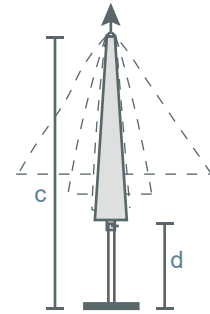

JOK CENTERPOST

GENERAL MEASUREMENTS

DETAILED MEASUREMENTS

MODEL			a	b	c	d
GIK3030	10' 0" x 10' 0"	300 x 300	7' 10" 240	9' 6" 290	11' 6" 350	4' 7" 140
GIK3535	11' 6" x 11' 6"	350 x 350	7' 10" 240	9' 10" 300	11' 10" 360	3' 11" 120
GIK4040	13' 0" x 13' 0"	400 x 400	8' 4" 255	10' 6" 320	12' 2" 370	2' 11" 90

GIKD35	Ø 11' 6"	Ø 350	7' 10" 240	9' 4" 285	10' 10" 330	4' 11" 150
GIKD40	Ø 13' 0"	Ø 400	7' 10" 240	9' 8" 295	11' 8" 355	4' 11" 150
GIKD45	Ø 15' 0"	Ø 450	8' 0" 245	9' 10" 300	12' 6" 380	4' 7" 140

- Please refer to the dimensions in centimeters (cm) as the primary measurements. The dimensions in inches (in) are approximate and provided for convenience only.
- All measurements consider the use of an in ground or bolt down base
- Custom sizes available upon request

JOK

SPECIFICATIONS

CATEGORY	Centerpost Umbrella	ALUMINUM FINISH	Ribs and Shaft Powder Coated
SHAFT SIZE	2.55" (65mm) diameter	CANOPY	Yarn Dyed Marine Grade Acrylic 320 gsm
SHAFT ALUMINUM THICKNESS	0.08" (2mm)	UMBRELLA ROTATION	360°
SHAFT MATERIAL	Aluminum	WEIGHT OF STRUCTURE	Approx 44 lbs (20 kg)
NUMBER OF RIBS	8 Ribs	OPENING/CLOSING	Rope and Double pulley
RIB MEASUREMENTS	1.38" x 0.79" (35mm x 20mm)	TELESCOPIC	Yes
RIB ALUMINUM THICKNESS	0.08" (2mm)	NUTS, BOLTS, SCREWS	Stainless Steel
RIB MATERIAL	Aluminum	VENT	Soft
RIB JOINTS	Nylon Triangle with Rivets	UMBRELLA COVER	Standard Cover Included