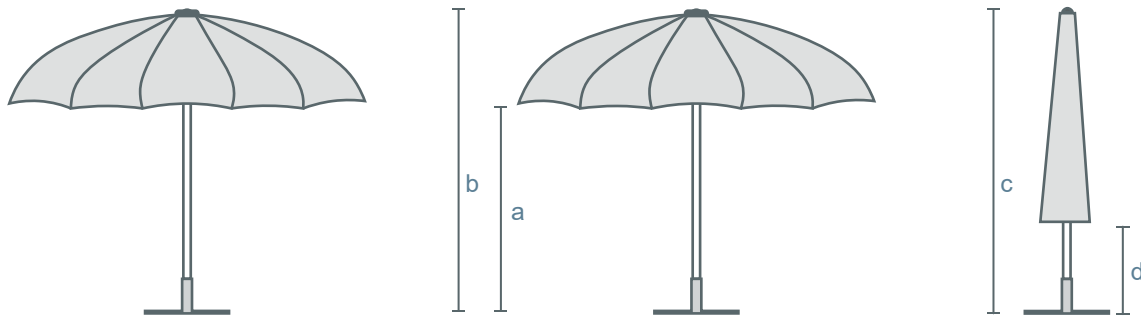

BAY / DUOMO

CENTERPOST

GENERAL MEASUREMENTS

DETAILED MEASUREMENTS

MODEL	GENERAL MEASUREMENTS		DETAILED MEASUREMENTS			
	a	b	a	b	c	d
BAYD25	Ø 8' 0"	Ø 250	7' 7" 230	8' 2" 250	8' 2" 250	4' 1" 125
BAYD27	Ø 9' 0"	Ø 270	7' 7" 230	8' 4" 254	8' 4" 254	3' 11" 119
BAYD30	Ø 10' 0"	Ø 300	7' 7" 230	8' 8" 265	8' 8" 265	3' 9" 115

GENERAL MEASUREMENTS

DETAILED MEASUREMENTS

MODEL	GENERAL MEASUREMENTS		DETAILED MEASUREMENTS			
	a	b	a	b	c	d
DOM25	Ø 8' 0"	Ø 250	6' 11" 210	8' 10" 270	8' 10" 270	4' 8" 142
DOM27	Ø 9' 0"	Ø 270	6' 11" 210	9' 2" 280	9' 2" 280	4' 3" 130
DOM30	Ø 10' 0"	Ø 300	6' 11" 210	9' 2" 280	9' 2" 280	3' 7" 110

BAY / DUOMO

SPECIFICATIONS

CATEGORY	Centerpost Umbrella	ALUMINUM FINISH	Ribs and Shaft Powder Coated
SHAFT SIZE	1.97" (50mm) diameter	CANOPY	Yarn Dyed Marine Grade Acrylic 320 gsm
SHAFT ALUMINUM THICKNESS	0.08" (2mm)	UMBRELLA ROTATION	360°
SHAFT MATERIAL	Aluminum	WEIGHT OF STRUCTURE	35 lbs (16 kg)
NUMBER OF RIBS	8 Ribs	OPENING/CLOSING	Rope and Double Pulley
RIB MEASUREMENTS	1.38" x 0.79" (35mm x 20mm)	TELESCOPIC	No
RIB ALUMINUM THICKNESS	0.08" (2mm)	NUTS, BOLTS, SCREWS	Stainless Steel
RIB MATERIAL	Aluminum	VENT	Soft
RIB JOINTS	Nylon Triangle with Rivets	UMBRELLA COVER	Standard Cover Included

OPTIONS

▶ DUOMO STYLE

Duomo style ribs have a more curved dome shape

LIGHTING

▶ LUMINARIE

2" pole only

BAY / DUOMO

CANOPY