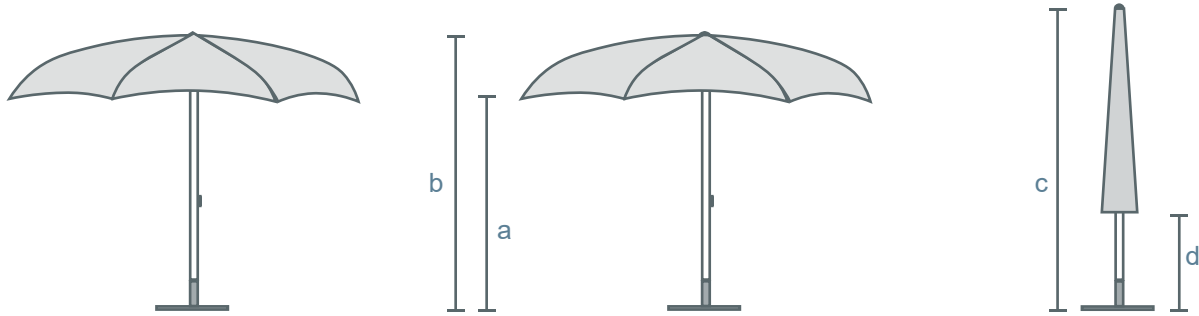

BAY / DUOMO

CENTERPOST

GENERAL MEASUREMENTS

DETAILED MEASUREMENTS

MODEL	GENERAL MEASUREMENTS		DETAILED MEASUREMENTS			
	a	b	a	b	c	d
BAYD25	Ø 8' 0"	Ø 250	7' 7" 230	8' 2" 250	8' 2" 250	4' 1" 125
BAYD27	Ø 9' 0"	Ø 270	7' 7" 230	8' 4" 254	8' 4" 254	3' 11" 119
BAYD30	Ø 10' 0"	Ø 300	7' 7" 230	8' 8" 265	8' 8" 265	3' 9" 115

GENERAL MEASUREMENTS

DETAILED MEASUREMENTS

MODEL	GENERAL MEASUREMENTS		DETAILED MEASUREMENTS			
	a	b	a	b	c	d
DOM25	Ø 8' 0"	Ø 250	6' 11" 210	8' 10" 270	8' 10" 270	4' 8" 142
DOM27	Ø 9' 0"	Ø 270	6' 11" 210	9' 2" 280	9' 2" 280	4' 3" 130
DOM30	Ø 10' 0"	Ø 300	6' 11" 210	9' 2" 280	9' 2" 280	3' 7" 110

BAY / DUOMO

SPECIFICATIONS

CATEGORY	Centerpost Umbrella	ALUMINUM FINISH	Ribs and Shaft Powder Coated
SHAFT SIZE	1.97" (50mm) diameter	CANOPY	Yarn Dyed Marine Grade Acrylic 320 gsm
SHAFT ALUMINUM THICKNESS	0.08" (2mm)	UMBRELLA ROTATION	360°
SHAFT MATERIAL	Aluminum	WEIGHT OF STRUCTURE	35 lbs (16 kg)
NUMBER OF RIBS	8 Ribs	OPENING/CLOSING	Rope and Double Pulley
RIB MEASUREMENTS	1.38" x 0.79" (35mm x 20mm)	TELESCOPIC	No
RIB ALUMINUM THICKNESS	0.08" (2mm)	NUTS, BOLTS, SCREWS	Stainless Steel
RIB MATERIAL	Aluminum	VENT	Soft
RIB JOINTS	Nylon Triangle with Rivets	UMBRELLA COVER	Standard Cover Included

OPTIONS

▶ DUOMO STYLE

Duomo style ribs have a more curved dome shape

LIGHTING

▶ LUMINARIE

2" pole only

BAY / DUOMO

CANOPY